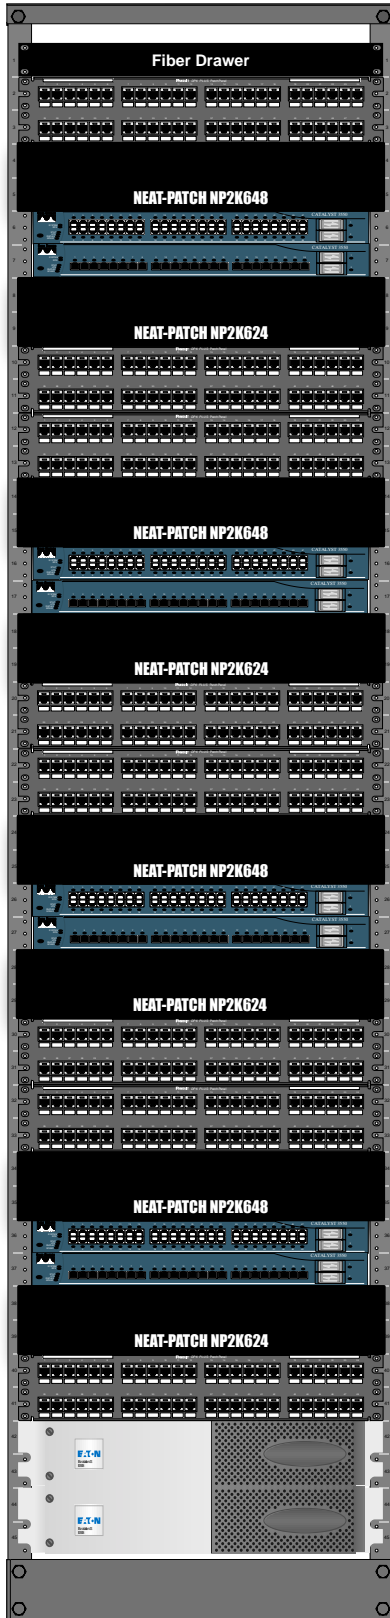

NEAT-PATCH

Organization is everything.

Cabling 101

25%
Utilization

Traditional Terminations

The Color of Organization
Extending colors into the distribution area

Neat-Patch 101
Organization is Everything.

50% Using Two
24 Port Switches

Traditional Terminations

The Color of Organization
Extending colors into the distribution area

Neat-Patch 101
Organization is Everything.

50% Using One
48 Port Switch

Traditional Terminations

The Color of Organization
Extending colors into the distribution area

Neat-Patch 101
Organization is Everything.

75%
Utilization

Traditional Terminations

The Color of Organization
Extending colors into the distribution area

Neat-Patch 101
Organization is Everything.

100%
Utilization

Traditional Terminations

The Color of Organization
Extending colors into the distribution area

Neat-Patch 101
Organization is Everything.

4POST
RACK

Cisco 6509

Maximum Capacity
336 LAN Ports

The vertical manager used here is a
Chatsworth part number 148-703.