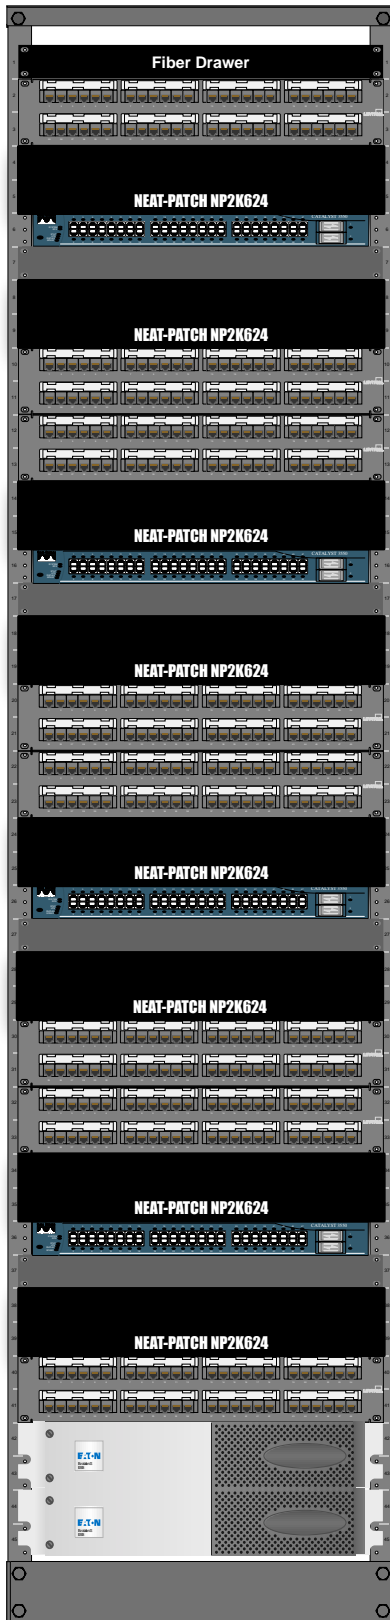

NEAT-PATCH

Organization is everything.

Cabling 101

25%
Utilization

Traditional Terminations

The Color of Organization
Extending colors into the distribution area

Neat-Patch 101
Organization is Everything.

50% Using Two
24 Port Switches

Traditional Terminations

The Color of Organization
Extending colors into the distribution area

Neat-Patch 101
Organization is Everything.

50% Using One
48 Port Switch

Traditional Terminations

The Color of Organization
Extending colors into the distribution area

Neat-Patch 101
Organization is Everything.

75%
Utilization

Traditional Terminations

The Color of Organization
Extending colors into the distribution area

Neat-Patch 101
Organization is Everything.

100%
Utilization

Traditional Terminations

The Color of Organization
Extending colors into the distribution area

Neat-Patch 101
Organization is Everything.

4POST
RACK

Cisco 6509

Maximum Capacity
336 LAN Ports

The vertical manager used here is a
Chatsworth part number 148-703.