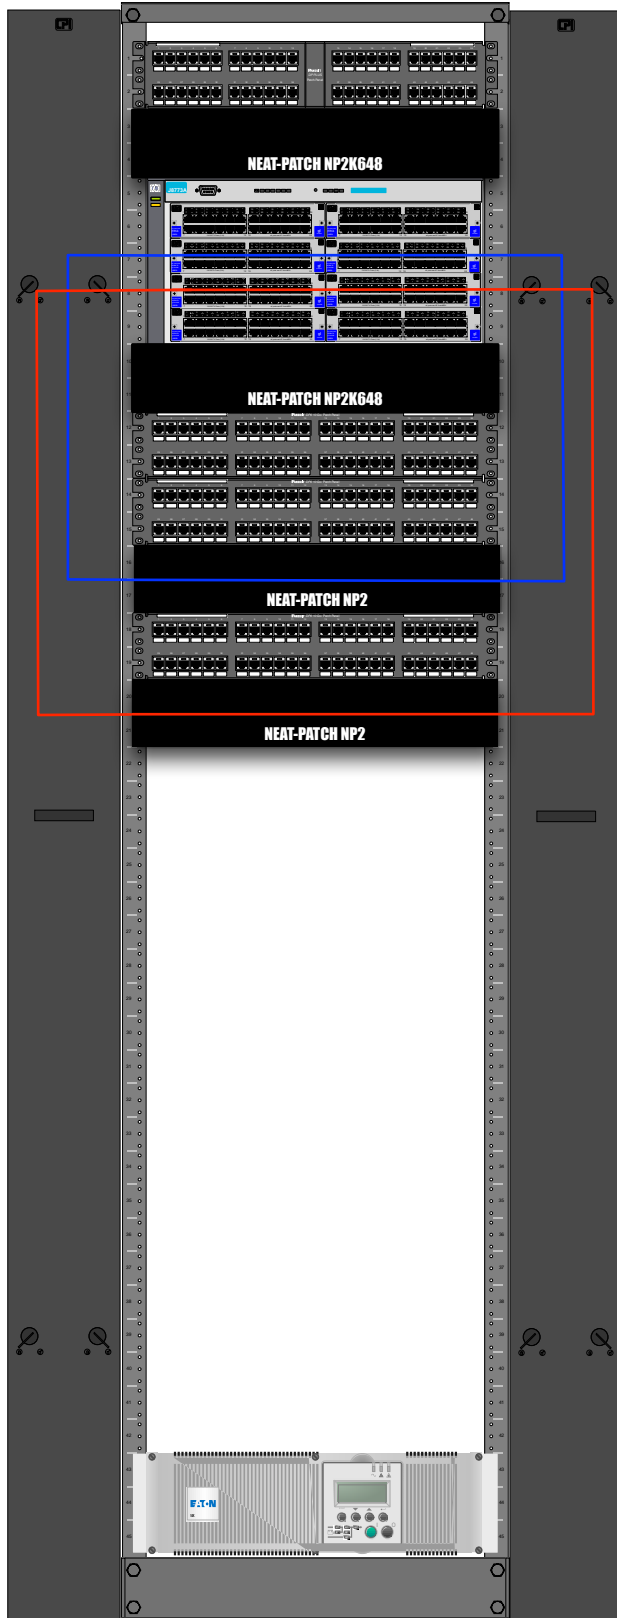

Traditional Terminations

The Color of Organization
Extending colors into the distribution area

Neat-Patch 101
Organization is Everything.

4POST
RACK

Cisco 6509

Maximum Capacity
336 LAN Ports

The vertical manager used here is a
Chatsworth part number 148-703.

Neat-Patch 101
Organization is Everything.

4POST
RACK

Cisco 6506

Maximum Capacity
241 LAN Ports

The vertical manager used here is a
Chatsworth part number 148-703.

Neat-Patch 101
Organization is Everything.

Using 24 Port Side Port Switches

Traditional Terminations

The Color of Organization Extending colors into the distribution area

Neat-Patch 101
Organization is Everything.

HP 5406

Neat-Patch 101

Organization is Everything.

4POST
RACK

HP 4208

Maximum Capacity
192 LAN Ports

The vertical manager used here is a
Chatsworth part number 148-703.

Neat-Patch 101
Organization is Everything.

4POST
RACK

Cisco 4506

Maximum Capacity
336 LAN Ports