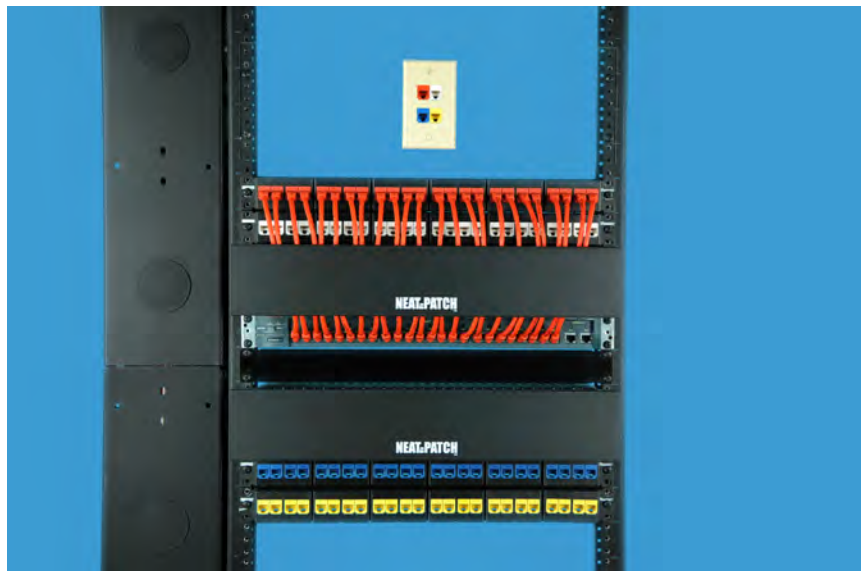

NEAT-PATCH

Organization is everything.

Cabling 101

25%
Utilization

Traditional Terminations

The Color of Organization
Extending colors into the distribution area

Neat-Patch 101
Organization is Everything.

50% Using Two
24 Port Switches

Traditional Terminations

The Color of Organization
Extending colors into the distribution area

Neat-Patch 101
Organization is Everything.

50% Using One
48 Port Switch

Traditional Terminations

The Color of Organization
Extending colors into the distribution area

Traditional Terminations

The Color of Organization
Extending colors into the distribution area

Neat-Patch 101
Organization is Everything.

4POST
RACK

Cisco 6509

Maximum Capacity
336 LAN Ports

The vertical manager used here is a
Chatsworth part number 148-703.