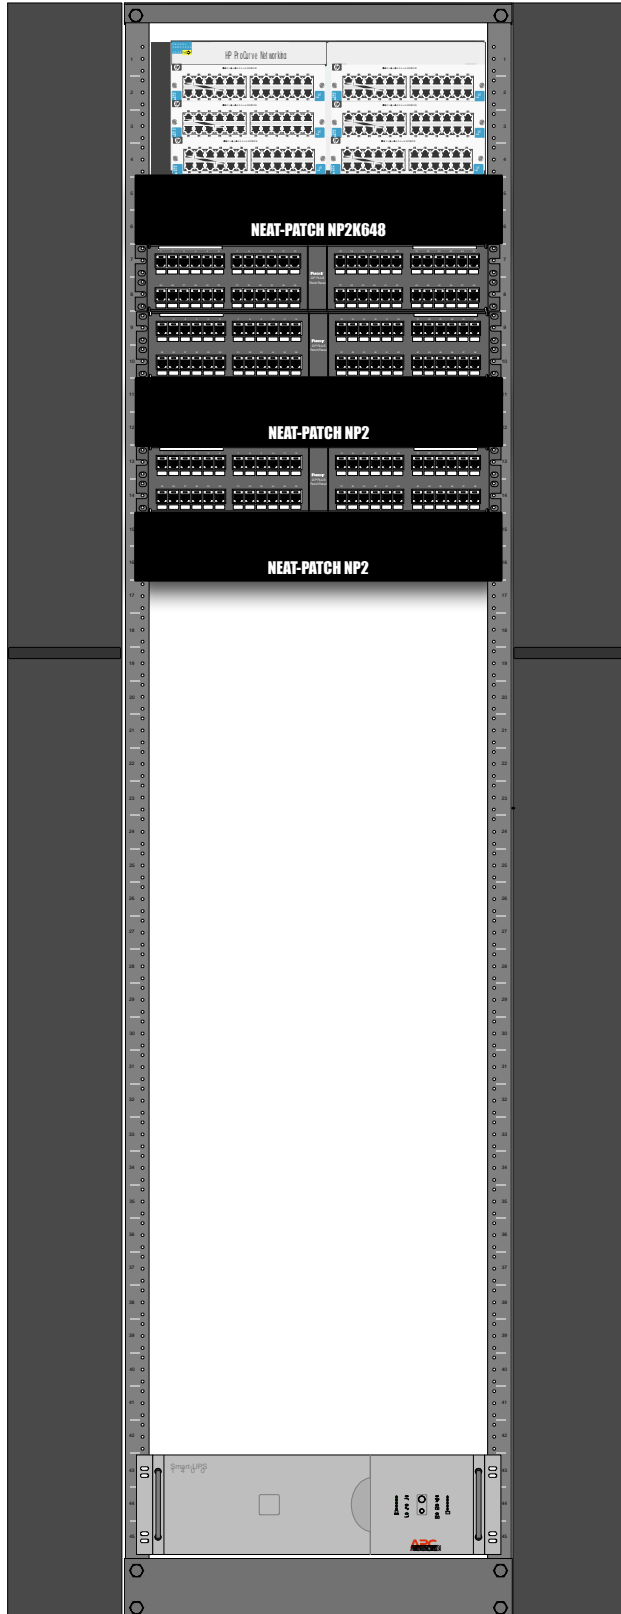

NEAT-PATCH

Organization is everything.

Cabling 101

25%
Utilization

Traditional Terminations

The Color of Organization
Extending colors into the distribution area

Neat-Patch 101
Organization is Everything.

50% Using Two
24 Port Switches

Traditional Terminations

The Color of Organization
Extending colors into the distribution area

Neat-Patch 101
Organization is Everything.

4POST
RACK

Cisco 6509

Maximum Capacity
336 LAN Ports

The vertical manager used here is a
Chatsworth part number 148-703.

Neat-Patch 101
Organization is Everything.

4POST
RACK

Cisco 6506

Maximum Capacity
241 LAN Ports

The vertical manager used here is a
Chatsworth part number 148-703.

Neat-Patch 101
Organization is Everything.

Using 24 Port Side Port Switches

Traditional Terminations

The Color of Organization Extending colors into the distribution area

Neat-Patch 101
Organization is Everything.

HP 5406

Neat-Patch 101

Organization is Everything.