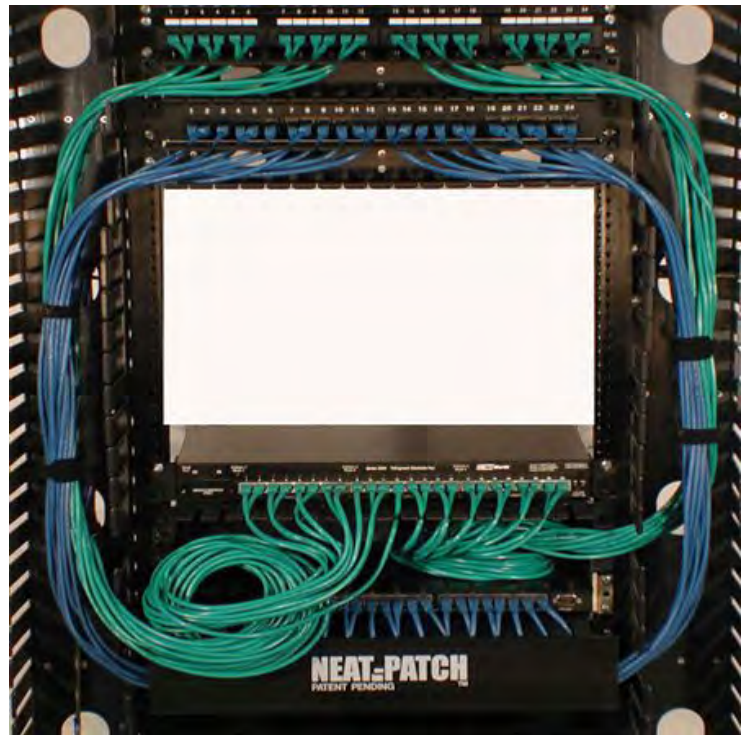

Traditional Terminations

The Color of Organization
Extending colors into the distribution area

Neat-Patch 101
Organization is Everything.

4POST
RACK

Cisco 6509

Maximum Capacity
336 LAN Ports

The vertical manager used here is a
Chatsworth part number 148-703.

Neat-Patch 101
Organization is Everything.

4POST
RACK

Cisco 6506

Maximum Capacity
241 LAN Ports

The vertical manager used here is a
Chatsworth part number 148-703.

Neat-Patch 101
Organization is Everything.

Using 24 Port Side Port Switches

Traditional Terminations

The Color of Organization Extending colors into the distribution area

Neat-Patch 101
Organization is Everything.

HP 5406

Neat-Patch 101

Organization is Everything.