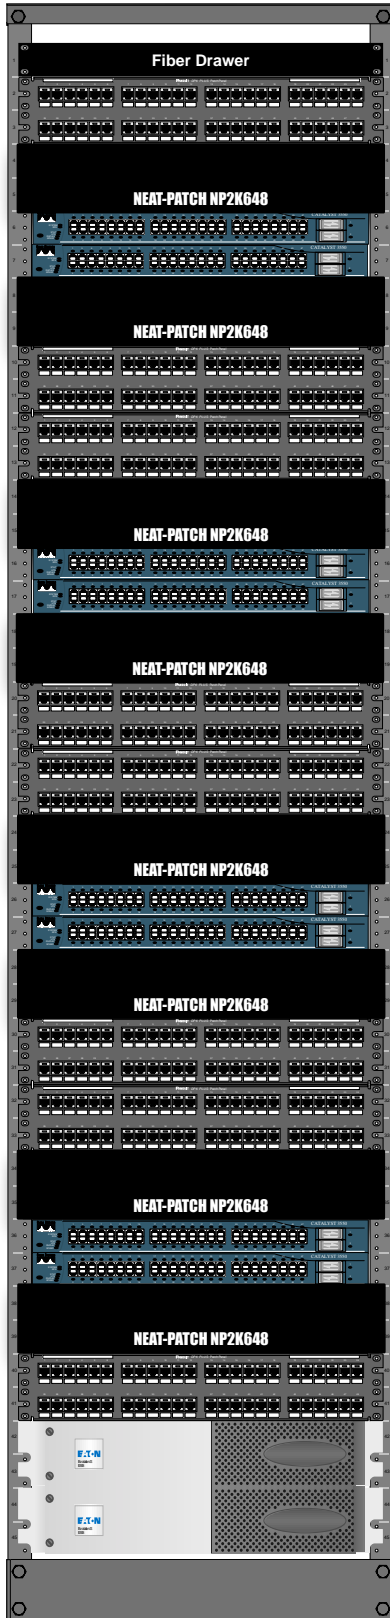

NEAT-PATCH

Organization is everything.

Cabling 101

25%
Utilization

Traditional Terminations

The Color of Organization
Extending colors into the distribution area

Neat-Patch 101
Organization is Everything.

50% Using Two
24 Port Switches

Traditional Terminations

The Color of Organization
Extending colors into the distribution area

Neat-Patch 101
Organization is Everything.

50% Using One
48 Port Switch

Traditional Terminations

The Color of Organization
Extending colors into the distribution area

Neat-Patch 101
Organization is Everything.

75%
Utilization

Traditional Terminations

The Color of Organization
Extending colors into the distribution area

Neat-Patch 101
Organization is Everything.

100%
Utilization

Traditional Terminations

The Color of Organization
Extending colors into the distribution area

Neat-Patch 101
Organization is Everything.

4POST
RACK

Cisco 6509

Maximum Capacity
336 LAN Ports

The vertical manager used here is a
Chatsworth part number 148-703.