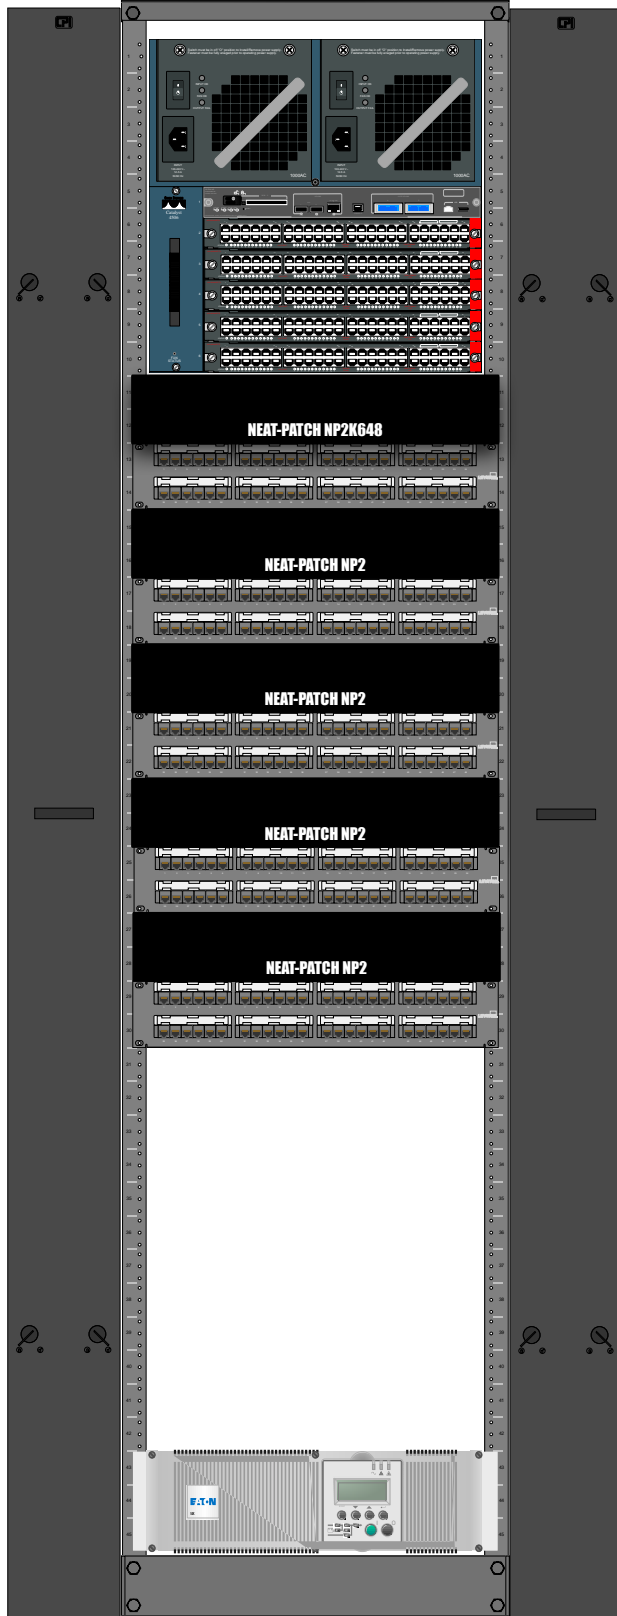

Traditional Terminations

The Color of Organization
Extending colors into the distribution area

Neat-Patch 101
Organization is Everything.

4POST
RACK

Cisco 6509

Maximum Capacity
336 LAN Ports

The vertical manager used here is a
Chatsworth part number 148-703.

Neat-Patch 101
Organization is Everything.

4POST
RACK

Cisco 6506

Maximum Capacity
241 LAN Ports

The vertical manager used here is a
Chatsworth part number 148-703.

Neat-Patch 101
Organization is Everything.

Using 24 Port Side Port Switches

Traditional Terminations

The Color of Organization Extending colors into the distribution area

Neat-Patch 101
Organization is Everything.

HP 5406

Neat-Patch 101

Organization is Everything.

4POST
RACK

HP 4208

Maximum Capacity
192 LAN Ports

The vertical manager used here is a
Chatsworth part number 148-703.

Neat-Patch 101
Organization is Everything.

4POST
RACK

Cisco 4506

Maximum Capacity
336 LAN Ports