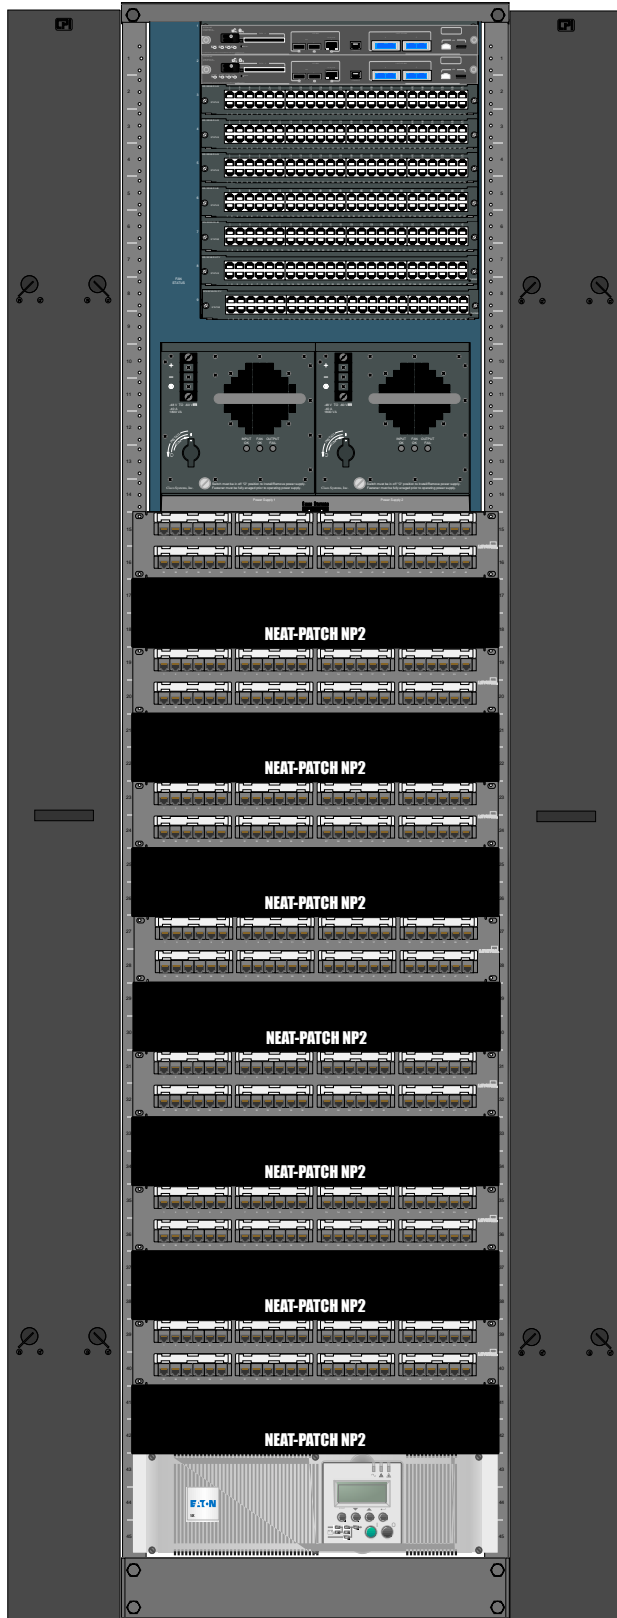

Traditional Terminations

The Color of Organization
Extending colors into the distribution area

Neat-Patch 101
Organization is Everything.

50% Using One
48 Port Switch

Traditional Terminations

The Color of Organization
Extending colors into the distribution area

Neat-Patch 101
Organization is Everything.

75%
Utilization

Traditional Terminations

The Color of Organization
Extending colors into the distribution area

Neat-Patch 101
Organization is Everything.

100%
Utilization

Traditional Terminations

The Color of Organization
Extending colors into the distribution area

Neat-Patch 101
Organization is Everything.

4POST
RACK

Cisco 6509

Maximum Capacity
336 LAN Ports

The vertical manager used here is a
Chatsworth part number 148-703.

Neat-Patch 101
Organization is Everything.

4POST
RACK

Cisco 6506

Maximum Capacity
241 LAN Ports

The vertical manager used here is a
Chatsworth part number 148-703.

Neat-Patch 101
Organization is Everything.