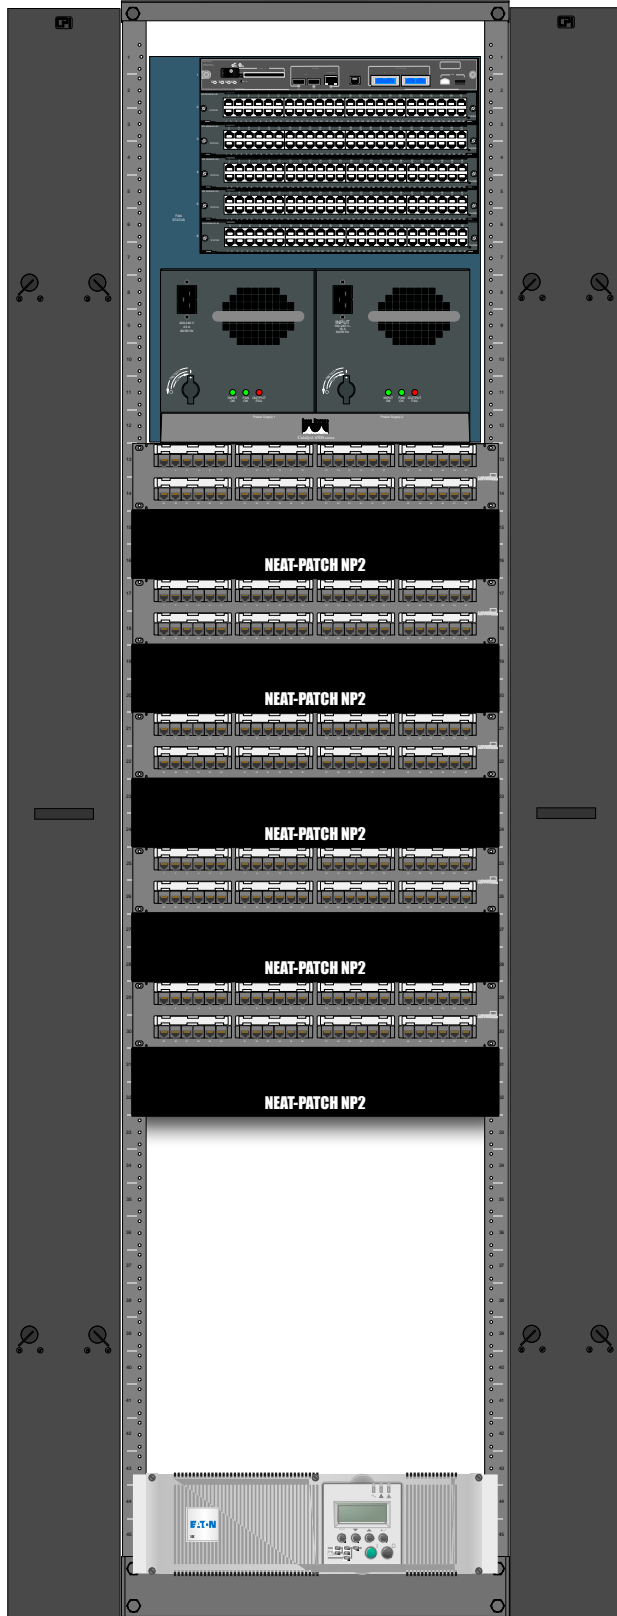

NEAT-PATCH

Organization is everything.

Cabling 101

25%
Utilization

Traditional Terminations

The Color of Organization
Extending colors into the distribution area

Neat-Patch 101
Organization is Everything.

50% Using Two
24 Port Switches

Traditional Terminations

The Color of Organization
Extending colors into the distribution area

Neat-Patch 101
Organization is Everything.

50% Using One
48 Port Switch

Traditional Terminations

The Color of Organization
Extending colors into the distribution area

Traditional Terminations

The Color of Organization
Extending colors into the distribution area

Neat-Patch 101
Organization is Everything.

4POST
RACK

Cisco 6509

Maximum Capacity
336 LAN Ports

The vertical manager used here is a
Chatsworth part number 148-703.

Neat-Patch 101
Organization is Everything.

4POST
RACK

Cisco 6506

Maximum Capacity
241 LAN Ports

The vertical manager used here is a
Chatsworth part number 148-703.

Neat-Patch 101
Organization is Everything.